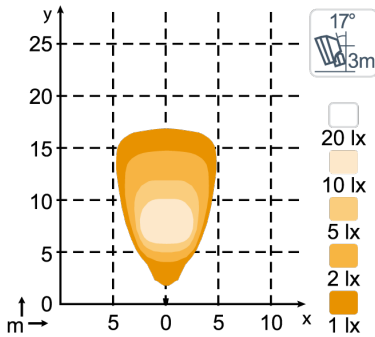

CONNECTORS

Built-in AMP

KEY FEATURES

- Compact
- Operational lumens output: 600lm
- Suitable for work in urban areas

LIGHT PATTERNS

**N24 600lm
Wide Flood**