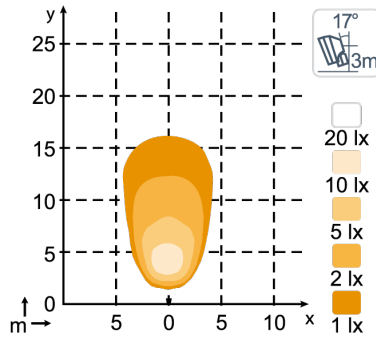

**N24 600lm
Flood**