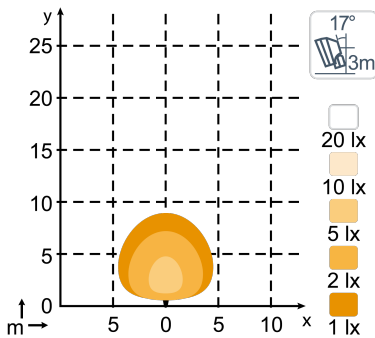

**N24 480lm
Diffused**