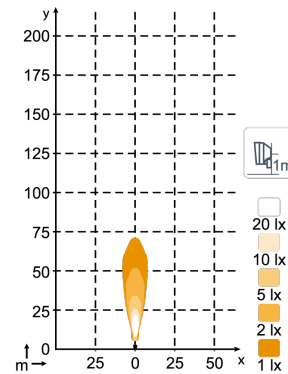

TECHNICAL DATA

Theoretical Lumens Output	1000 lm	Vibration	8Grms 24-2000Hz
Operational Lumens Output	600 lm	Lens	PC
Colour Temperature	6000 K	Body / Housing	Aluminium
Nominal Voltage DC	12 - 24 V	Weight	0.9 kg
Input Voltage DC	9 - 32 V	IP Rating	IP68, IP6K9K, SAE J1455
Power Consumption	18 W	Salt Spray Test	ISO 9227 240H
Nominal Current at	24V=0.75A, 12V=1.5A	EMC	CISPR 25 Class 3, ISO 13766, ISO 14982, ISO 7637-2
Connector	Built-in Deutsch DT-2 (2-pin), Built-in AMP	Operating Temperatures	-40°C... +85°C (Overheat protected)
Mount	Single Bolt M10, Single Bolt M8	Electronics	Isolated
Shock	60G	Part Numbers	High Beam: 981-106B, Flood: 981-104B, Wide Flood: 981-103B

**N24 600lm
High Beam**

**N24 480lm
Diffused**

DRAWINGS