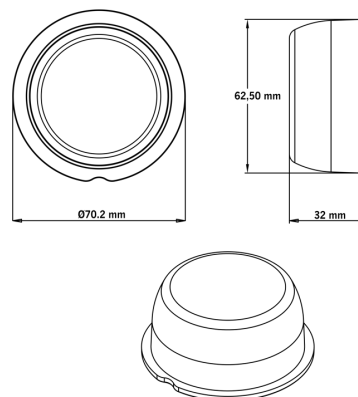

Part No. 830425

VIKING SUPER DARK REAR POSITION LIGHT

✓ IP6K9K

✓ 5 M CABLE

✓ 2W

VIKING SUPER DARK REAR POSITION LIGHT

10-32V | 5M CABLE

The Viking Super Dark rear position light is designed for those who want to combine bold styling with professional-grade visibility, built for 10–32V DC systems with low 2W power consumption, IP6K9K protection,...

[Read more](#)

Consumption
Functions
Connection
Cable length
Color lens
Color LED's

2 W
Rear marker
Cable
5000 mm
Dark tinted
Red

Material lens
Depth
Height
IP-class
Operating temperature

Polycarbonate
0.2 mm
32 mm
IP6K9K
-40 - +40 °C