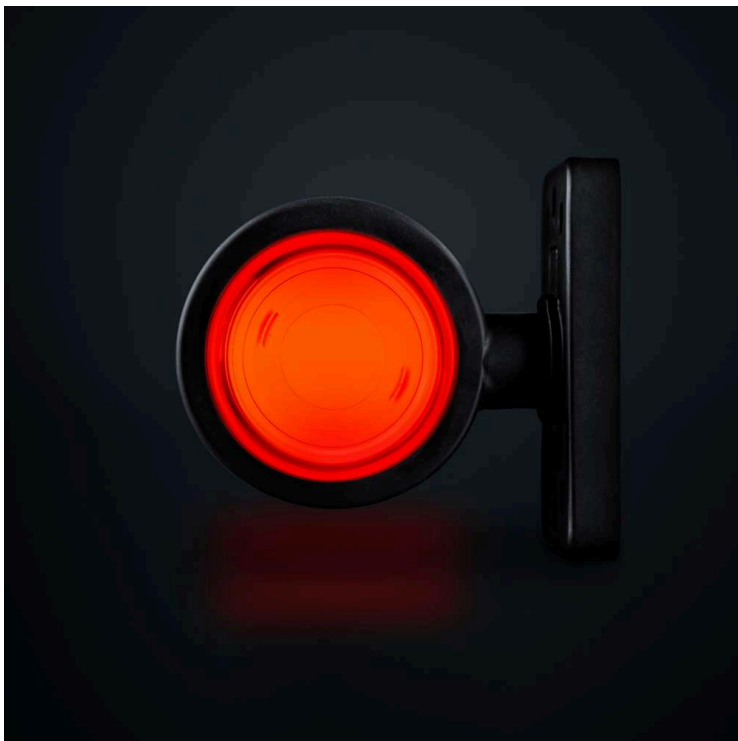

Part No. 830425

VIKING SUPER DARK REAR POSITION LIGHT

✓ IP6K9K

✓ 5 M CABLE

✓ 2W

VIKING SUPER DARK REAR POSITION LIGHT

10-32V | 5M CABLE

The Viking Super Dark rear position light is designed for those who want to combine bold styling with professional-grade visibility, built for 10–32V DC systems with low 2W power consumption, IP6K9K protection,...

[Read more](#)

Consumption
Functions
Connection
Cable length
Color lens
Color LED's

2 W
Rear marker
Cable
5000 mm
Dark tinted
Red

Material lens
Depth
Height
IP-class
Operating temperature

Polycarbonate
0.2 mm
32 mm
IP6K9K
-40 - +40 °C