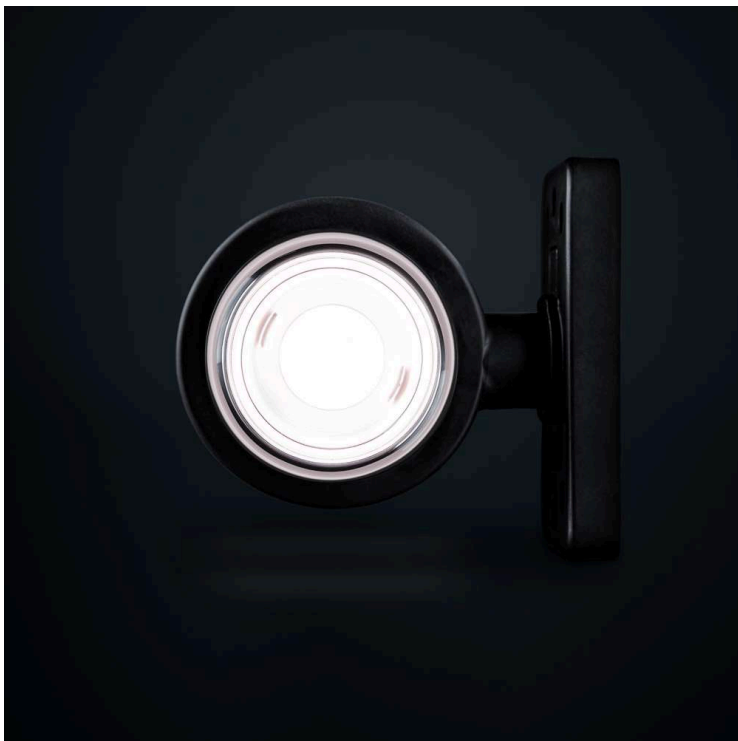

Part No. 830426

VIKING SUPER DARK FRONT POSITION LIGHT

✓ IP6K9K

✓ 5 M CABLE

✓ 2W

VIKING SUPER DARK FRONT POSITION LIGHT

10-32V | 5M CABLE

The Viking Super Dark front position light is designed for those who want to combine bold styling with professional-grade visibility, built for 10-32V DC systems with 4W power...

[Read more](#)

Consumption
Functions
Connection
Cable length
Color lens
Color LED's

4 W
Front marker
Cable
5000 mm
Dark tinted
White

Material lens
Depth
Height
IP-class
Operating temperature

Polycarbonate
0.2 mm
32 mm
IP6K9K
-40 - +40 °C