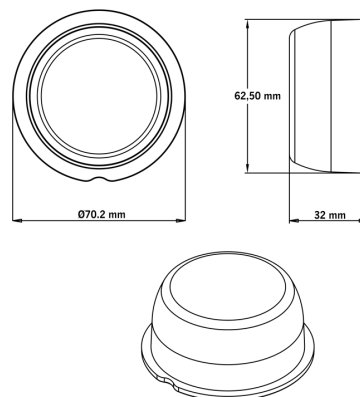

Part No. 830426

VIKING SUPER DARK FRONT POSITION LIGHT

✓ IP6K9K

✓ 5 M CABLE

✓ 2W

VIKING SUPER DARK FRONT POSITION LIGHT

10-32V | 5M CABLE

The Viking Super Dark front position light is designed for those who want to combine bold styling with professional-grade visibility, built for 10-32V DC systems with 4W power...

[Read more](#)

Consumption
Functions
Connection
Cable length
Color lens
Color LED's

4 W
Front marker
Cable
5000 mm
Dark tinted
White

Material lens
Depth
Height
IP-class
Operating temperature

Polycarbonate
0.2 mm
32 mm
IP6K9K
-40 - +40 °C