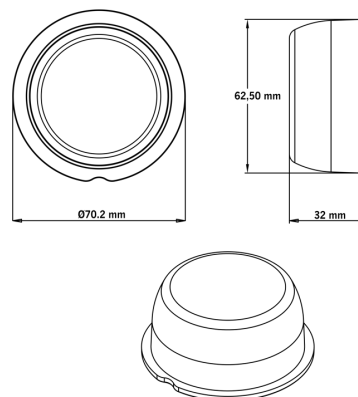

Part No. 830427

VIKING SUPER DARK SIDE MARKER

✓ IP6K9K

✓ 5 M CABLE

✓ 4W

VIKING SUPER DARK SIDE MARKER

10-32V | 5M CABLE

The Viking Super Dark side marker is designed to deliver a bold, modern expression with E -approved performance (R148, R10), IP6K9K protection, and 4 W power consumption. Built for $10\text{--}32\text{ V DC}$ systems, it features...

[Read more](#)

Consumption
Functions
Connection
Cable length
Color lens
Color LED's

4 W
Side marker
Cable
5000 mm
Dark tinted
Amber

Material lens
Depth
Height
IP-class
Operating temperature

Polycarbonate
0.2 mm
32 mm
 IP6K9K
 $-40 - +40\text{ }^{\circ}\text{C}$