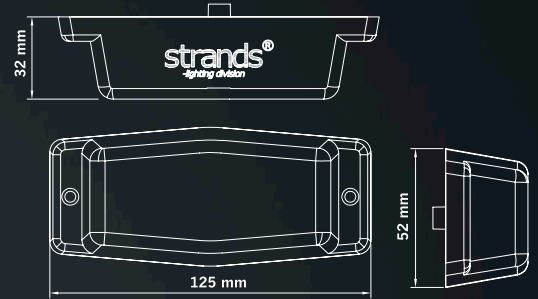

# IZE LED DOUBLE BURNER SIDE MARKER / WARNING LIGHT

- ✓ 10-32V DC
- ✓ WHITE AND AMBER
- ✓ DOUBLE BURNER

**IZE LED SILVER ARROW  
DOUBLE BURNER**  
Part No. 850458

**IZE LED AMBER  
DOUBLE BURNER**  
Part No. 850458A

**IZE LED BLACK BULLET  
DOUBLE BURNER**  
Part No. 850459

Mounting details included:  
Silicon pad, screws, washers, nuts

PART NO.	850458	850458A	850459
<b>VOLTAGE</b>	10-32V DC	10-32V DC	10-32V DC
<b>CONSUMPTION</b>	White position light: 3 W, Amber position light: 3 W, Warning light: 2,5 W	5,5W Side marker 3W, Warning light: 2,5 W	White position light: 3 W, Amber position light: 3 W, Warning light: 2,5 W
<b>FUNCTION</b>	Position light, Warning light	Side marker, Warning light middle part	Position light, Warning light
<b>IP-CLASS</b>	IP69K	IP69K	IP69K
<b>PATTERNS</b>	19	19	19
<b>COLOR LENS</b>	Clear	Amber	Dark
<b>COLOR LED</b>	White and amber	Amber	White and amber
<b>CONNECTION</b>	Cable	Cable	Cable
<b>CABLE LENGTH</b>	1000 mm	1000 mm	1000 mm
<b>MATERIAL HOUSING</b>	Polycarbonate	Polycarbonate	Polycarbonate
<b>MATERIAL LENS</b>	Polycarbonate	Polycarbonate	Polycarbonate
<b>LENGTH</b>	125 mm	125 mm	125 mm
<b>HEIGHT</b>	52 mm	52 mm	52 mm
<b>DEPTH</b>	32 mm	32 mm	32 mm
<b>CC</b>	109 mm	109 mm	109 mm
<b>OPERATING TEMPERATURE</b>	-30°C · +60°C	-30°C · +60°C	-30°C · +60°C
<b>E-APPROVED</b>	ECE R148 (ECE R7, R91)	ECE R148	ECE R148 (ECE R7, R91)
<b>EMC-CERTIFICATE</b>	ECE R10	ECE R10	ECE R10