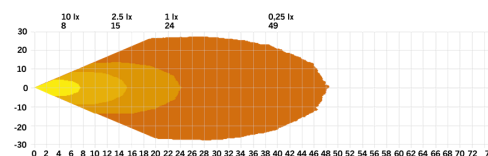

Part No. 900151

FREEDOM LEGACY WORK LIGHT 18W

✓ IP6K9K

✓ 5700K

✓ 1700 LUMEN

FREEDOM LEGACY WORK LIGHT 18W

The Freedom Legacy work light is engineered for reliability and performance, delivering 1700 actual lumens, 5700 K color temperature, and efficient 18 W power consumption. Built with a flood beam pattern that reaches 24 meters and rated to the highest protection...

[Read more](#)

Consumption	18 W
Functions	work light
Actual lumen	1700 lm
1 lux @	24 m
Color temperature	5700 K
Beam pattern	Flood beam
Connection	Cable
Cable length	550 mm
Color lens	Clear

Color LED's	White
Material housing/chassi	PP
Material lens	Polycarbonate
Length	101 mm
Depth	52.6 mm
Height	101 mm
Height including bracket	127.9 mm
IP-class	IP6K9K
Operating temperature	-40 · +40 °C