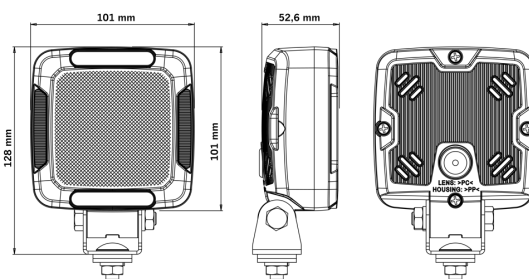

Part No. 900151

FREEDOM LEGACY WORK LIGHT 18W

✓ IP6K9K

✓ 5700K

✓ 1700 LUMEN

FREEDOM LEGACY WORK LIGHT 18W

The Freedom Legacy work light is engineered for reliability and performance, delivering 1700 actual lumens, 5700 K color temperature, and efficient 18 W power consumption. Built with a flood beam pattern that reaches 24 meters and rated to the highest protection...

[Read more](#)

Consumption	18 W
Functions	work light
Actual lumen	1700 lm
1 lux @	24 m
Color temperature	5700 K
Beam pattern	Flood beam
Connection	Cable
Cable length	550 mm
Color lens	Clear

Color LED's	White
Material housing/chassi	PP
Material lens	Polycarbonate
Length	101 mm
Depth	52.6 mm
Height	101 mm
Height including bracket	127.9 mm
IP-class	IP6K9K
Operating temperature	-40 · +40 °C