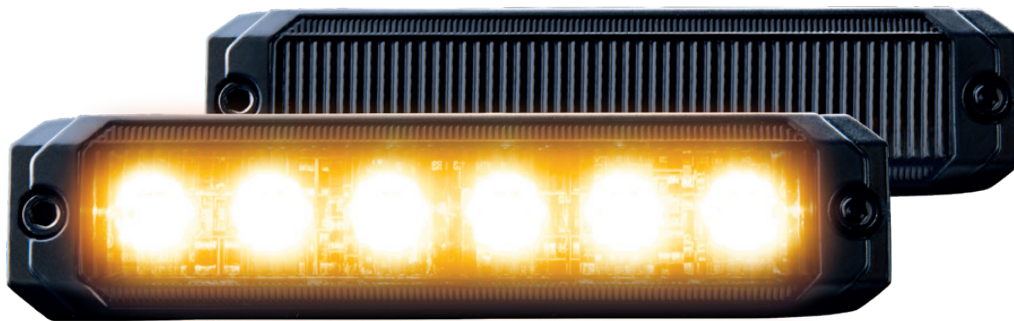

Part No. 905101

DARK KNIGHT SM6

DIRECTIONAL WARNING LIGHT

- ✓ 6 LED
- ✓ 6,5W
- ✓ E-APPROVED WARNING LIGHT
- ✓ DARK LENS

Voltage	10-32V DC
Consumption	6,5W
Functions	Warning light
Patterns	4
IP-class	IP69K
Color lens	Dark
Connection	Cable
Cable length	600 mm
Material housing	Aluminium

Material lens	Polycarbonate
Length	120 mm
Depth	8 mm
Height	28 mm
CC	110 mm
Operating temperature	-35°C - +65°C
E-approved	ECE R65
EMC-certificate	ECE R10