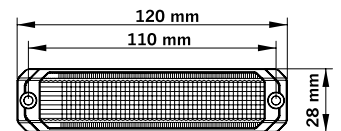

Part No. 905101

DARK KNIGHT SM6

DIRECTIONAL WARNING LIGHT

- ✓ 6 LED
- ✓ 6,5W
- ✓ E-APPROVED WARNING LIGHT
- ✓ DARK LENS

Voltage	10-32V DC
Consumption	6,5W
Functions	Warning light
Patterns	4
IP-class	IP69K
Color lens	Dark
Connection	Cable
Cable length	600 mm
Material housing	Aluminium

Material lens	Polycarbonate
Length	120 mm
Depth	8 mm
Height	28 mm
CC	110 mm
Operating temperature	-35°C - +65°C
E-approved	ECE R65
EMC-certificate	ECE R10